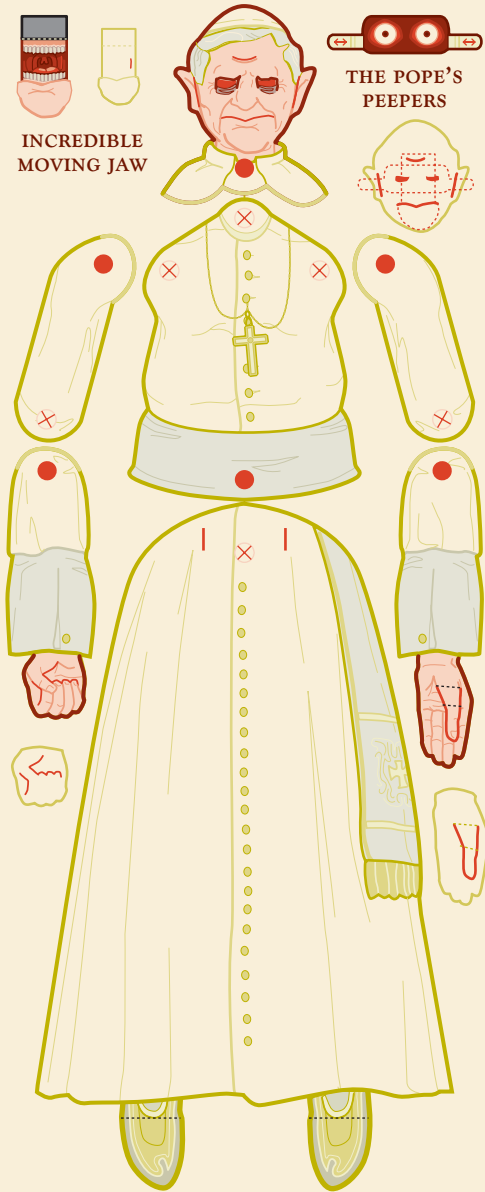

# HATS

FORMAL WEAR

CASUAL WEAR

GRAND POOBAH

NOSFERATU BALD CAP AND JAW

DEVIL HORNS

DEVIL EARS

JUST IN CASE YOU ERR...

# POSEABLE POPE PIECES

INCREDIBLE MOVING JAW

THE POPE'S PEEPEERS

THE POPE 'STACHE

ROTATING POPE CAPE

THE POPE STAFF