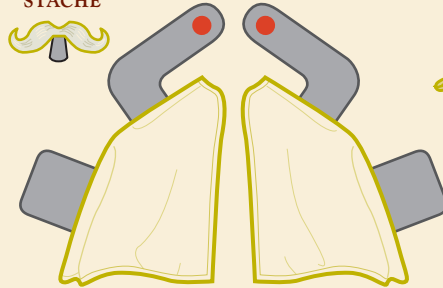

# HATS

FORMAL WEAR

CASUAL WEAR

GRAND POOBAH

NOSFERATU BALD CAP AND JAW

DEVIL HORNS

DEVIL EARS

JUST IN CASE YOU ERR...

# POSEABLE POPE PIECES

INCREDIBLE MOVING JAW

THE POPE'S PEEPEERS

THE POPE 'STACHE

ROTATING POPE CAPE

THE POPE STAFF

# THE ACCOUTREMENTS

THE HOLLOW IMBIBLE

THE HOLY HIP FLASK

HITLER YOUTH ARM-BAND